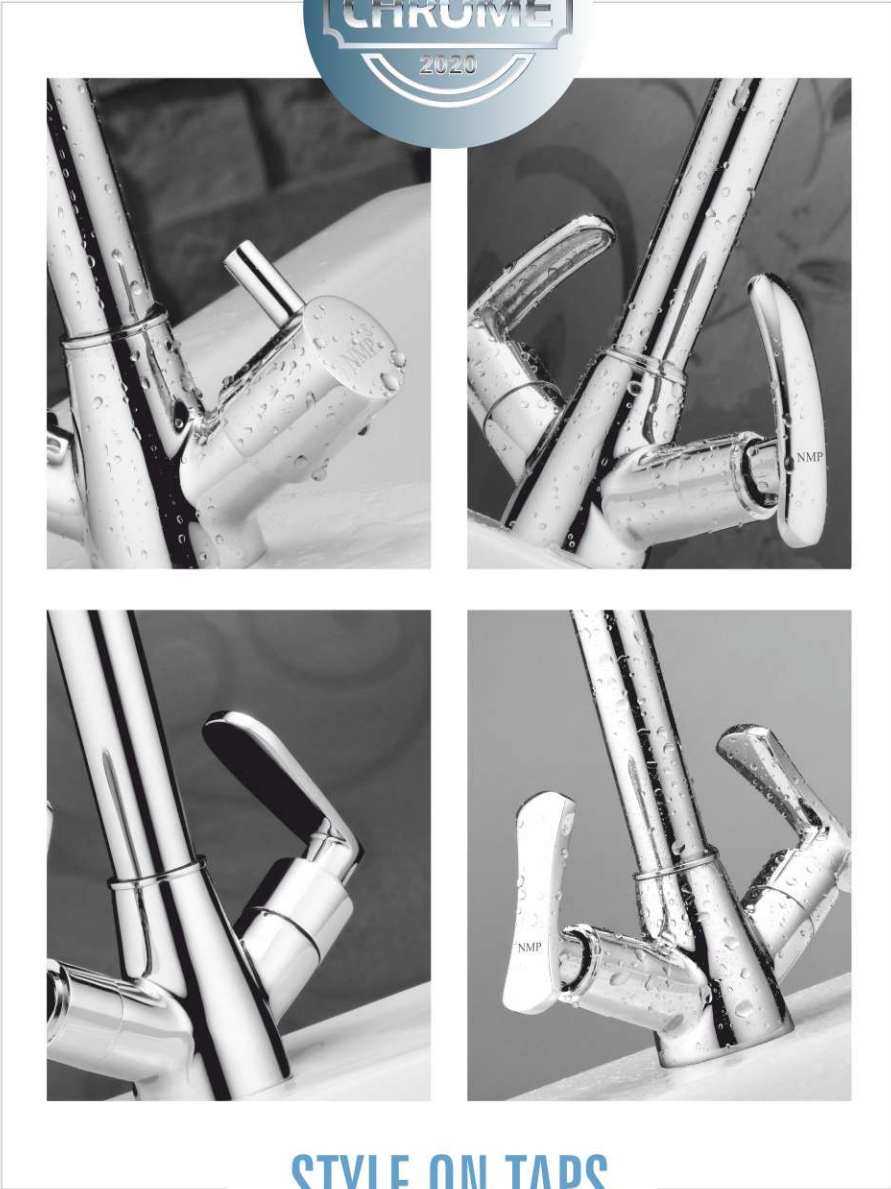

FITTINGS & FAUCETS

*A thing of beauty is a* **JOY FOREVER**

Product Catalogue  
2020-21

BATHROOM WELLNESS

**It is not about  
the shaping of a fitting.  
It is about the shaping  
of water.**

STYLE ON TAPS