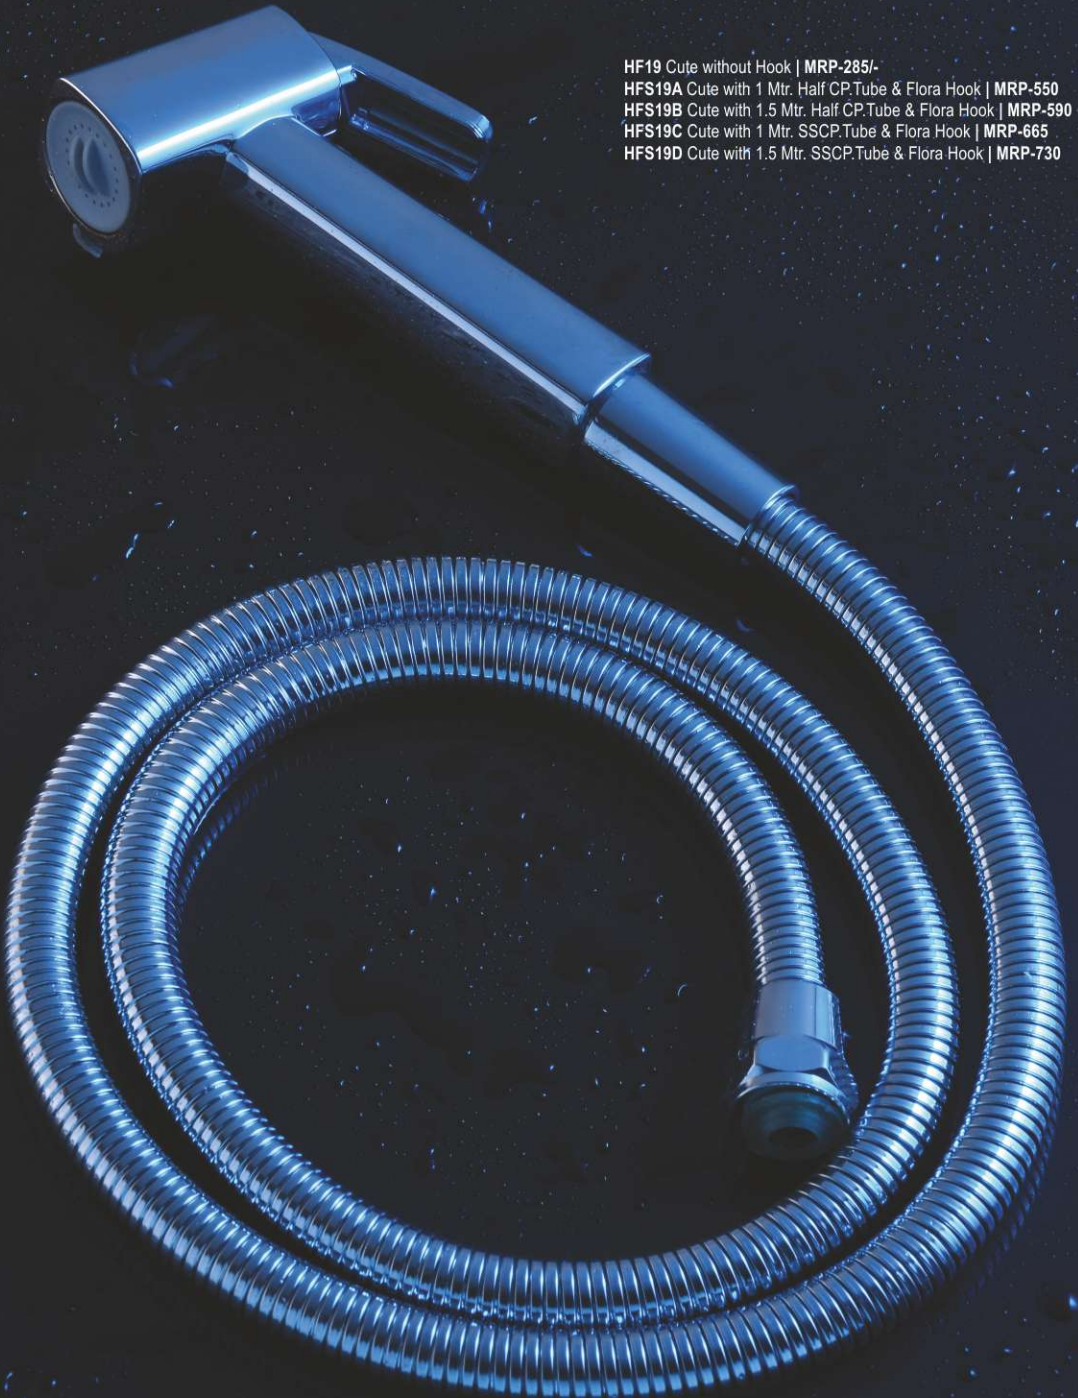

OH03 | MRP-550/-  
Nozzle 3"

OH08 | MRP-460/-  
Easy Clean 5"

OH09 | MRP-245/-  
Hexa

**HF19** Cute without Hook | **MRP-285/-**  
**HFS19A** Cute with 1 Mtr. Half CP.Tube & Flora Hook | **MRP-550**  
**HFS19B** Cute with 1.5 Mtr. Half CP.Tube & Flora Hook | **MRP-590**  
**HFS19C** Cute with 1 Mtr. SSCP.Tube & Flora Hook | **MRP-665**  
**HFS19D** Cute with 1.5 Mtr. SSCP.Tube & Flora Hook | **MRP-730**