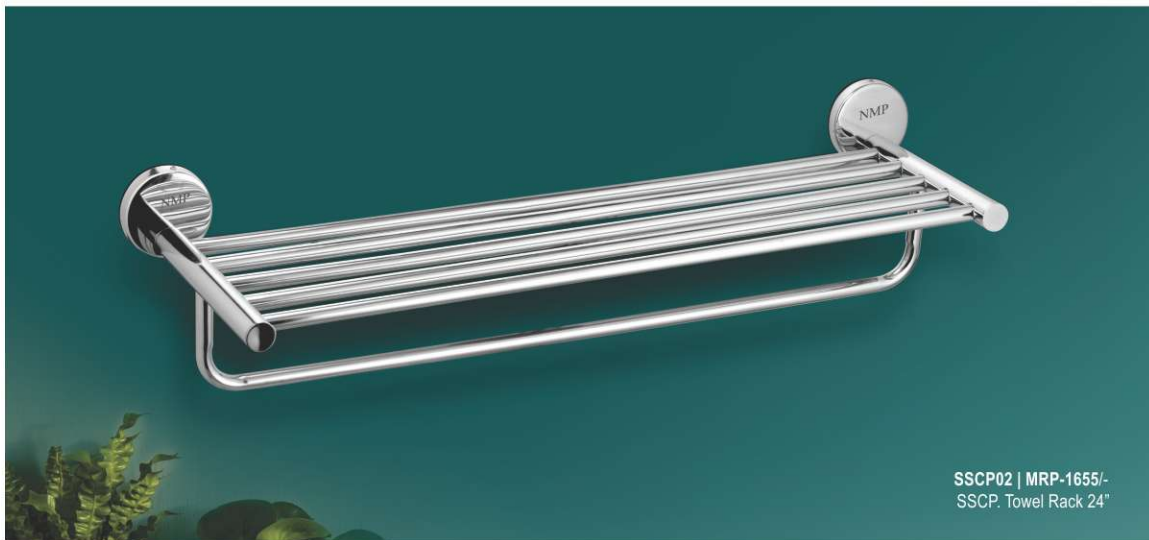

ROSE

SSCP. BATH ACCESSORIES

SSCP02 | MRP-1655/-
SSCP. Towel Rack 24"

SSCP 03 | MRP-445/- SSCP. Towel Rod 18"
SSCP 03A | MRP-460/- SSCP. Towel Rod 24"

SSCP 04 | MRP-270/-
SSCP. Soap Dish