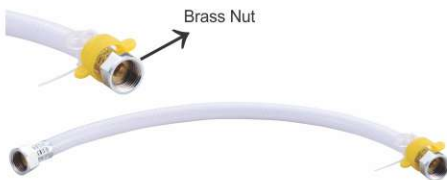

## CONNECTION PIPES

**ALFA**  
 CON01 | **MRP-63/-** Connection Pipe 18"  
 CON02 | **MRP-70/-** Connection Pipe 24"

**SILKY**  
 CON05 | **MRP-115/-** Connection Pipe 18"  
 CON06 | **MRP-125/-** Connection Pipe 24"  
 CON07 | **MRP-135/-** Connection Pipe 30"  
 CON08 | **MRP-145/-** Connection Pipe 36"